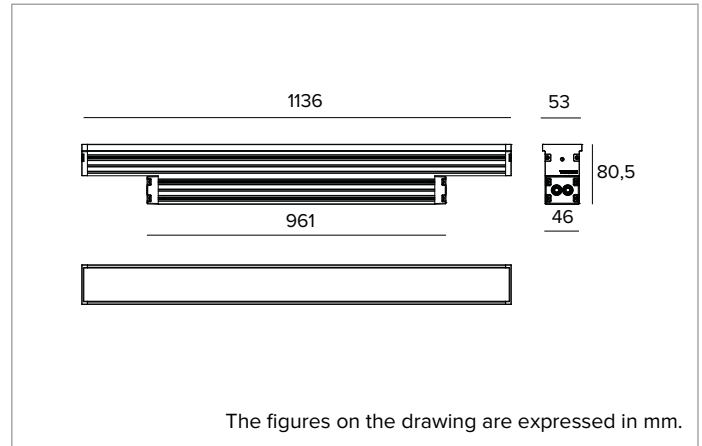

## Adjustable linear LED projector

	3000K	H(m)	D(m)	Emax(lx)		
	Ra80		11°			
	Fixture Power	51W	1	0.20	79167	
	Source Flux	6216lm	2	0.40	19792	
	Fixture Flux	5151lm	3	0.59	8796	
	Efficacy	101lm/W	4	0.79	4948	
TS1340	I <sub>max</sub> =12736cd/klm	I <sub>max</sub>	79167cd	5	0.99	3167